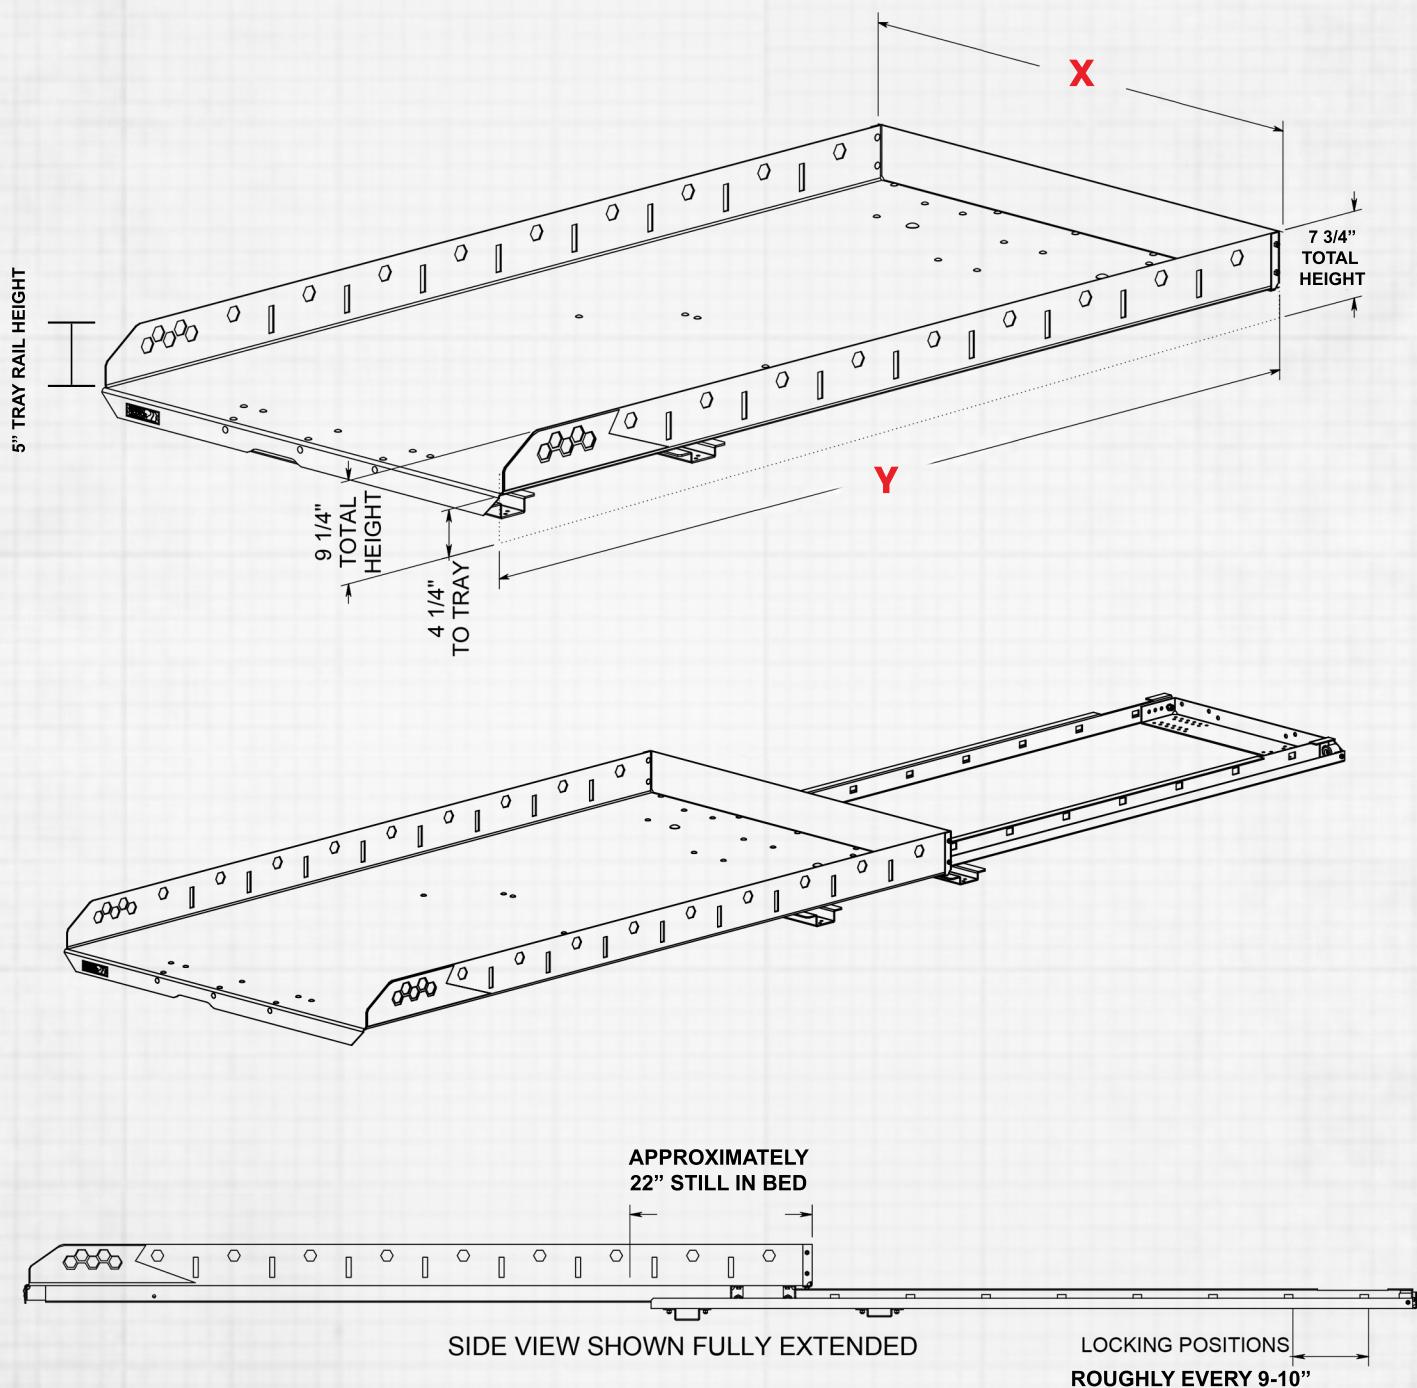

XT1200 TRUCK SLIDE

Exact dimensions (X,Y) vary based on the size of your bed

TRUCK SLIDES

XT1200

1,200 lb. payload capacity, two 10-ga. galvanized steel track and 1/8" aluminum tray.

ITEM CODE	WIDTH × HEIGHT × DEPTH	DESCRIPTION	WEIGHT	FINISH
4312-100	49.38" × 5" × 95.25"	Full Size 8' Beds	225 lbs.	Smooth Aluminum
4312-105	49.38" × 5" × 80.5"	Full Size 6.9' Beds	196 lbs.	Smooth Aluminum
4312-101	49.38" × 5" × 74.5"	Full Size 6.5' Beds	185 lbs.	Smooth Aluminum
4312-102	49.38" × 5" × 64"	Full Size 5.5' Beds	152 lbs.	Smooth Aluminum
4312-107	47" × 5" × 95.25"	8' Service Body Slide	222 lbs.	Smooth Aluminum
4312-104	41.5" × 5" × 70"	Mid Size 6' Beds	156 lbs.	Smooth Aluminum
4312-103	41.5" × 5" × 58"	Mid Size 5' Beds	135 lbs.	Smooth Aluminum
4312-106	43.5" × 5" × 58"	Gladiator 5' Beds	136 lbs.	Smooth Aluminum

XT2000

2,000 lb. payload capacity, two 10-ga. galvanized steel track and 1/8" aluminum tray.

ITEM CODE	WIDTH × HEIGHT × DEPTH	DESCRIPTION	WEIGHT	FINISH
4312-002	49.38" × 5" × 95.25"	Full Size 8' Beds	264 lbs.	Smooth Aluminum
4312-009	49.38" × 5" × 80.5"	Full size 6.9' Bed	229 lbs.	Smooth Aluminum
4312-003	49.38" × 5" × 74.5"	Full Size 6.5' Beds	215 lbs.	Smooth Aluminum
4312-004	49.38" × 5" × 65.5"	Full Size 5.5' Beds	178 lbs.	Smooth Aluminum
4312-029	47" × 5" × 95.25"	8' Service Body Slide	260 lbs.	Smooth Aluminum

XT4000

4,000 lb. payload capacity, four 10-ga. galvanized steel track and 3/16" aluminum tray.

ITEM CODE	WIDTH × HEIGHT × DEPTH	DESCRIPTION	WEIGHT	FINISH
4312-013	49.38" × 5" × 95.25"	Full size 8' Beds	467 lbs.	Smooth Aluminum
9043-125	47" × 5" × 94.75"	8' Service Body Slide	454 lbs.	Smooth Aluminum
4312-028	49.38" × 5" × 80.5"	Full size 6.9' Bed	397 lbs.	Smooth Aluminum
4312-008	49.38" × 5" × 74.5"	Full size 6.5' Beds	370 lbs.	Smooth Aluminum