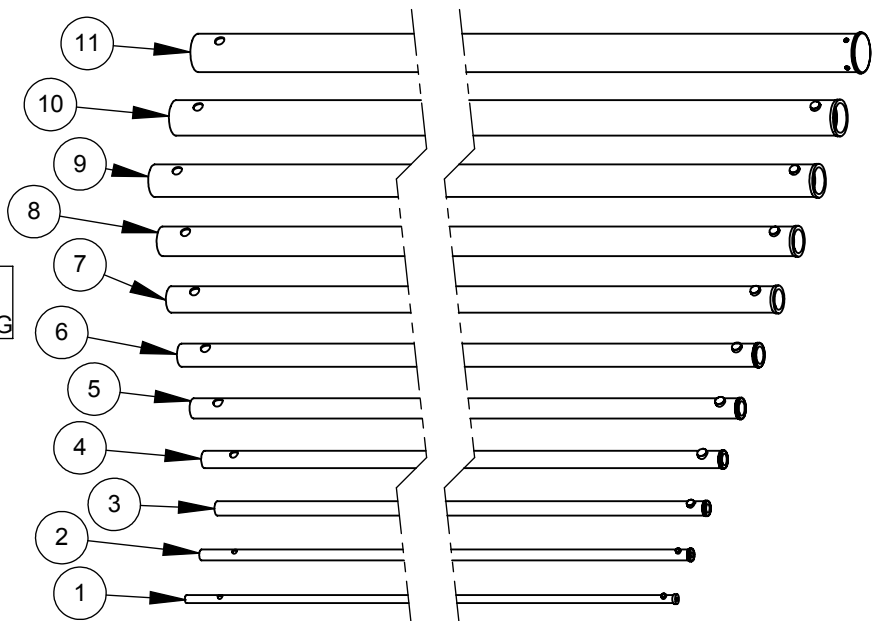

91062
CMR-50'/15.2m COMPLETE LOCK SET

***NOTE**
Components may be sold separately.
Please see sub-assembly part number
drawing for details.

(LOCK ASSEMBLIES ARE SUPPLIED WITH REPLACEMENT SECTIONS)

ITEM NO.	PartNo	DESCRIPTION	QTY
1	96516	CMR-50'/15.2m INCHES/METRIC #2 TOP SECTION (5'-9')	1
2	96517	CMR-50'/15.2m INCHES/METRIC #3 SECTION (9'-13')	1
3	96518	CMR-50'/15.2m INCHES/METRIC #4 SECTION (13'-17')	1
4	96519	CMR-50'/15.2m INCHES/METRIC #5 SECTION (17'-21')	1
5	96520	CMR-50'/15.2m INCHES/METRIC #6 SECTION (21'-25')	1
6	96521	CMR-50'/15.2m INCHES/METRIC #7 SECTION (25'-30')	1
7	96522	CMR-50'/15.2m INCHES/METRIC #8 SECTION (30'-34')	1
8	96523	CMR-50'/15.2m INCHES/METRIC #9 SECTION (34'-39')	1
9	96524	CMR-50'/15.2m INCHES/METRIC #10 SECTION (39'-44')	1
10	96525	CMR-50'/15.2m INCHES/METRIC #11 SECTION (44'-50')	1
11	96526	CMR-50'/15.2m INCHES/METRIC #12 BASE SECTION (0-5')	1

90182

CMR-50'/15.2m

DATE: 7/23/2010
REV. A PAGE 1 OF 1

4155 OASIS ROAD
REDDING, CA 96003