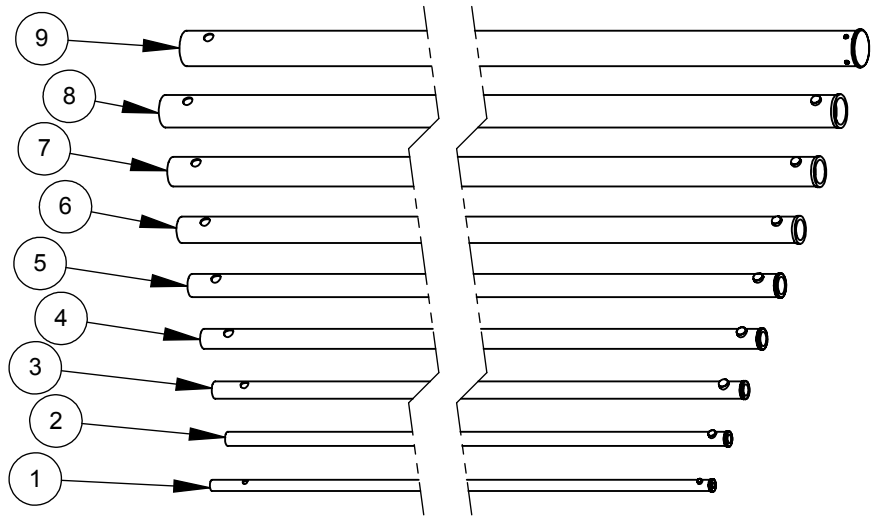

91061
CMR-36'/11m COMPLETE LOCK SET

***NOTE**
Components may be sold separately.
Please see sub-assembly part number
drawing for details.

(LOCK ASSEMBLIES ARE SUPPLIED WITH REPLACEMENT SECTIONS)

ITEM NO.	PartNo	DESCRIPTION	QTY
1	96507	CMR-36'/11m INCHES/METRIC #3 TOP SECTION (4'-8')	1
2	96508	CMR-36'/11m INCHES/METRIC #4 SECTION (8'-11')	1
3	96509	CMR-36'/11m INCHES/METRIC #5 SECTION (11'-15')	1
4	96510	CMR-36'/11m INCHES/METRIC #6 SECTION (15'-19')	1
5	96511	CMR-36'/11m INCHES/METRIC #7 SECTION (19'-23')	1
6	96512	CMR-36'/11m INCHES/METRIC #8 SECTION (23'-27')	1
7	96513	CMR-36'/11m INCHES/METRIC #9 SECTION (27'-31')	1
8	96514	CMR-36'/11m INCHES/METRIC #10 SECTION (31'-36')	1
9	96515	CMR-36'/11m INCHES/METRIC #11 BASE SECTION (0-4')	1

90181

CMR-36'/11m

DATE: 7/21/2010

REV. A PAGE 1 OF 1

4155 OASIS ROAD
REDDING, CA 96003