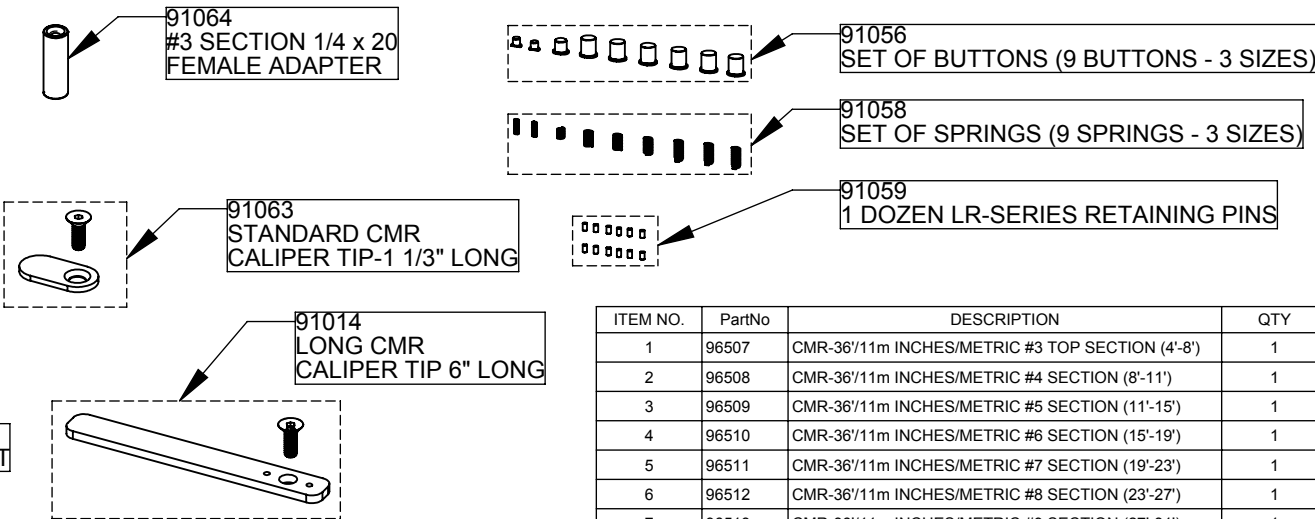

91061
CMR-36'/11m COMPLETE LOCK SET

***NOTE**
Components may be sold separately.
Please see sub-assembly part number
drawing for details.

(LOCK ASSEMBLIES ARE SUPPLIED WITH REPLACEMENT SECTIONS)

ITEM NO.	PartNo	DESCRIPTION	QTY
1	96507	CMR-36'/11m INCHES/METRIC #3 TOP SECTION (4'-8')	1
2	96508	CMR-36'/11m INCHES/METRIC #4 SECTION (8'-11')	1
3	96509	CMR-36'/11m INCHES/METRIC #5 SECTION (11'-15')	1
4	96510	CMR-36'/11m INCHES/METRIC #6 SECTION (15'-19')	1
5	96511	CMR-36'/11m INCHES/METRIC #7 SECTION (19'-23')	1
6	96512	CMR-36'/11m INCHES/METRIC #8 SECTION (23'-27')	1
7	96513	CMR-36'/11m INCHES/METRIC #9 SECTION (27'-31')	1
8	96514	CMR-36'/11m INCHES/METRIC #10 SECTION (31'-36')	1
9	96515	CMR-36'/11m INCHES/METRIC #11 BASE SECTION (0-4')	1

90181

CMR-36'/11m

DATE: 7/21/2010

REV. A PAGE 1 OF 1

4155 OASIS ROAD
REDDING, CA 96003