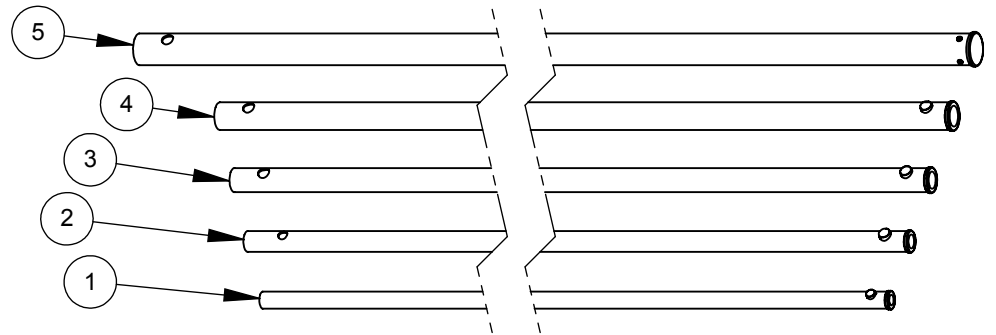

91025
LR-STD-7.5m COMPLETE LOCK SET

***NOTE**

Components may be sold separately.
Please see sub-assembly part number
drawing for details.

(LOCK ASSEMBLIES ARE SUPPLIED WITH REPLACEMENT SECTIONS)

ITEM NO.	PartNo	DESCRIPTION	QTY
1	95044	LR-STD-7.5m METRIC #4 TOP SECTION (6.0m-7.5m)	1
2	95045	LR-STD-7.5m METRIC #5 SECTION (4.5m-6.0m)	1
3	95046	LR-STD-7.5m METRIC #6 SECTION (3.0m-4.5m)	1
4	95047	LR-STD-7.5m METRIC #7 SECTION (1.5m-3.0m)	1
5	95048	LR-STD-7.5m METRIC #8 BASE SECTION (0-1.5m)	1

90014

LR-STD 7.5m METRIC

DATE: 7/21/2010

REV. A

PAGE 1 OF 1

4155 OASIS ROAD
REDDING, CA 96003