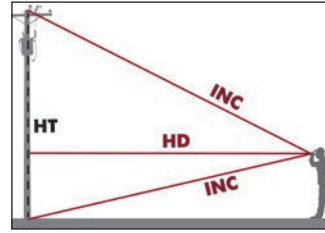

Simple Operation

- Rely on easy to understand graphical symbols to know what each displayed calculation represents
- Navigate through the targeting modes with icons that are commonly seen in cameras

Ideal Applications

Measured
by TruPulse:

Calculated
by TruPulse:

HD = Horizontal Distance
VD = Vertical Distance SD = Slope Distance
INC = Inclination HT = Height
ML = Missing Line

1-Shot = 4 Values

3-Shot Height

2-Shot 2D Missing Line:

LCD In-Scope Display

Specifications

Distance Accuracy to Typical Targets	± 0.5 m (1.6 ft)
Distance Accuracy to Weak Targets	± 1 m (3 ft)
Inclination Accuracy	± 0.5° Relative
Max Range to Reflective Targets	1750 m (5,740 ft)
Max Range to Non-Reflective Targets	1750 m (5,740 ft)
Scope Magnification	4×
In-Scope Field of View	13.1 m @ 91.5 m away (43 ft @ 300 ft)
Environmental Rating	Water-resistant / IP54
Temperature Range	-20° to 60° C (-4° to 140° F)
Battery Type (8 hrs. of continuous use)	(1) CR123A
Size L x W x H	11.5 x 10 x 5 cm (4.5 x 4 x 2 in)
Weight	220 g (8 oz)

Targeting Modes

Closest: Distinguishes near and far objects and identifies the closest target
Farthest: Distinguishes near and far objects and identifies the farthest target
Continuous: Provides constant updates while shooting multiple targets
Filter: Measures through dense foliage by recognizing only a highly reflective target