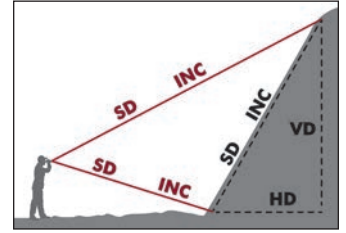

Simple Operation

- Rely on easy to understand graphical symbols to know what each displayed calculation represents
- Navigate through the targeting modes with icons that are commonly seen in cameras

Ideal Applications

Measured
by TruPulse:

Calculated
by TruPulse:

HD = Horizontal Distance
VD = Vertical Distance SD = Slope Distance
INC = Inclination HT = Height
ML = Missing Line

1-Shot = 4 Values

3-Shot Height

2-Shot 2D Missing Line:

LCD In-Scope Display

Specifications

Distance Accuracy to Typical Targets	± 0.5 m (1.6 ft)
Distance Accuracy to Weak Targets	± 1 m (3 ft)
Inclination Accuracy	± 0.5° Relative
Max Range to Reflective Targets	1750 m (5,740 ft)
Max Range to Non-Reflective Targets	1750 m (5,740 ft)
Scope Magnification	4×
In-Scope Field of View	13.1 m @ 91.5 m away (43 ft @ 300 ft)
Environmental Rating	Water-resistant / IP54
Temperature Range	-20° to 60° C (-4° to 140° F)
Battery Type (8 hrs. of continuous use)	(1) CR123A
Size L x W x H	11.5 x 10 x 5 cm (4.5 x 4 x 2 in)
Weight	220 g (8 oz)

Targeting Modes

Closest: Distinguishes near and far objects and identifies the closest target
Farthest: Distinguishes near and far objects and identifies the farthest target
Continuous: Provides constant updates while shooting multiple targets
Filter: Measures through dense foliage by recognizing only a highly reflective target