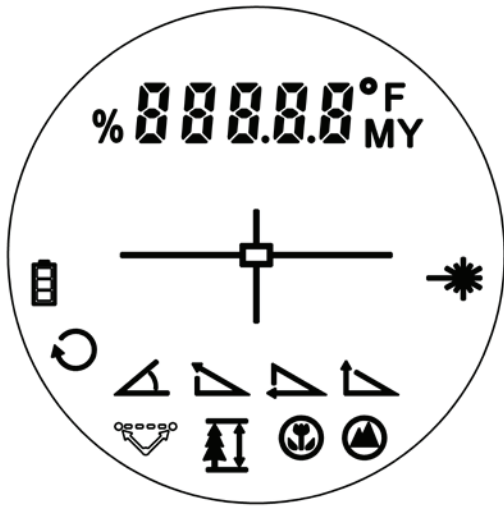

Measured
by TruPulse:

Calculated
by TruPulse:

HD = Horizontal Distance
VD = Vertical Distance SD = Slope Distance
INC = Inclination HT = Height
ML = Missing Line

1-Shot = 4 Values

3-Shot Height

2-Shot 2D Missing Line:

LCD In-Scope Display

Specifications

Distance Accuracy to Typical Targets	± 0.5 m (1.6 ft)
Distance Accuracy to Weak Targets	± 1 m (3 ft)
Inclination Accuracy	± 0.5° Relative
Max Range to Reflective Targets	1750 m (5,740 ft)
Max Range to Non-Reflective Targets	1750 m (5,740 ft)
Scope Magnification	4×
In-Scope Field of View	13.1 m @ 91.5 m away (43 ft @ 300 ft)
Environmental Rating	Water-resistant / IP54
Temperature Range	-20° to 60° C (-4° to 140° F)
Battery Type (8 hrs. of continuous use)	(1) CR123A
Size L x W x H	11.5 x 10 x 5 cm (4.5 x 4 x 2 in)
Weight	220 g (8 oz)