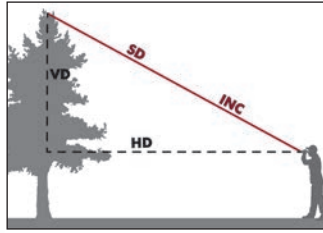

Simple Operation

- Rely on easy to understand graphical symbols to know what each displayed calculation represents
- Navigate through the targeting modes with icons that are commonly seen in cameras

Ideal Applications

Measured
by TruPulse:

Calculated
by TruPulse:

HD = Horizontal Distance
VD = Vertical Distance SD = Slope Distance
INC = Inclination HT = Height
ML = Missing Line

1-Shot = 4 Values

3-Shot Height

2-Shot 2D Missing Line:

LCD In-Scope Display

Specifications

Distance Accuracy to Typical Targets	± 0.5 m (1.6 ft)
Distance Accuracy to Weak Targets	± 1 m (3 ft)
Inclination Accuracy	± 0.5° Relative
Max Range to Reflective Targets	1750 m (5,740 ft)
Max Range to Non-Reflective Targets	1750 m (5,740 ft)
Scope Magnification	4×
In-Scope Field of View	13.1 m @ 91.5 m away (43 ft @ 300 ft)
Environmental Rating	Water-resistant / IP54
Temperature Range	-20° to 60° C (-4° to 140° F)
Battery Type (8 hrs. of continuous use)	(1) CR123A
Size L x W x H	11.5 x 10 x 5 cm (4.5 x 4 x 2 in)
Weight	220 g (8 oz)

Targeting Modes

Closest: Distinguishes near and far objects and identifies the closest target
Farthest: Distinguishes near and far objects and identifies the farthest target
Continuous: Provides constant updates while shooting multiple targets
Filter: Measures through dense foliage by recognizing only a highly reflective target