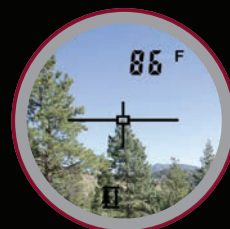

1. **FORESTRY**
2. Tree Heights
   - Buffer Zones
   - ROW Clearances