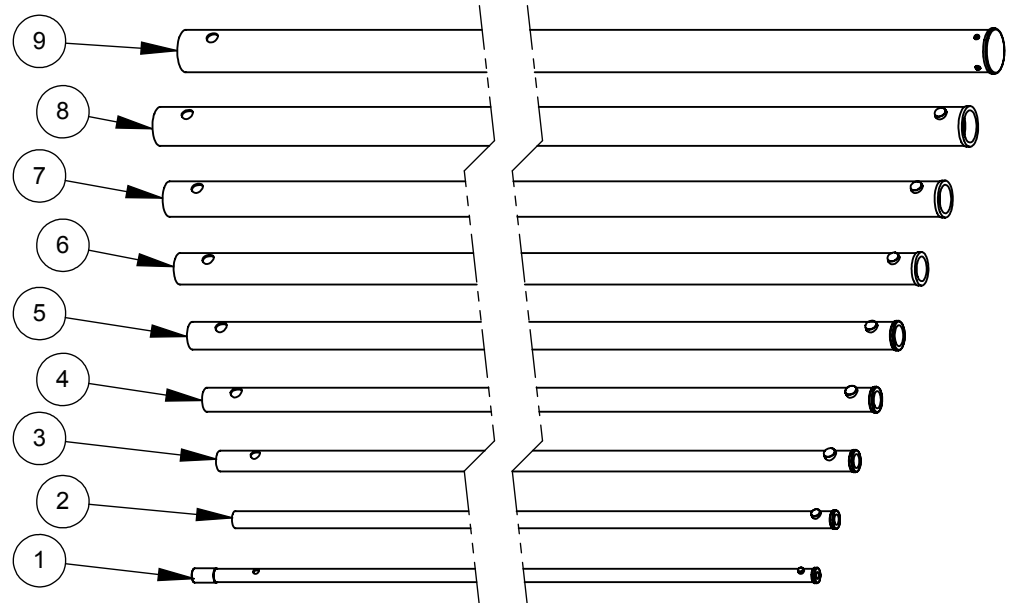

91003
#3 LR-SERIES LOCK ASSEMBLY

91004
#4 LR-SERIES LOCK ASSEMBLY

91005
#5 LR-SERIES LOCK ASSEMBLY

91006
#6 LR-SERIES LOCK ASSEMBLY

91007
#7 LR-SERIES LOCK ASSEMBLY

91008
#8 LR-SERIES LOCK ASSEMBLY

91009
#9 LR-SERIES LOCK ASSEMBLY

91010
#10 LR-SERIES LOCK ASSEMBLY

91021
#11 END CAP ASSEMBLY

91032
LR-PRO-45' COMPLETE LOCK SET

***NOTE**
Components may be sold separately.
Please see sub-assembly part number
drawing for details.

(LOCK ASSEMBLIES ARE SUPPLIED WITH REPLACEMENT SECTIONS)

91056
SET OF BUTTONS (9 BUTTONS - 3 SIZES)

91058
SET OF SPRINGS (9 SPRINGS - 3 SIZES)

91059
1 DOZEN LR-SERIES RETAINING PINS

91073
#3 SECTION 5/8 x 11
FEMALE ADAPTER

ITEM NO.	PartNo	DESCRIPTION	QTY
1	95123	LR-PRO-45' 10ths #3 TOP SECTION (40'-45')	1
2	95124	LR-PRO-45' 10ths #4 SECTION (35'-40')	1
3	95125	LR-PRO-45' 10ths #5 SECTION (30'-35')	1
4	95126	LR-PRO-45' 10ths #6 SECTION (25'-30')	1
5	95127	LR-PRO-45' 10ths #7 SECTION (20'-25')	1
6	95128	LR-PRO-45' 10ths #8 SECTION (15'-20')	1
7	95129	LR-PRO-45' 10ths #9 SECTION (10'-15')	1
8	95130	LR-PRO-45' 10ths #10 SECTION (5'-10')	1
9	95131	LR-PRO-45' 10ths #11 BASE SECTION (0'-5')	1