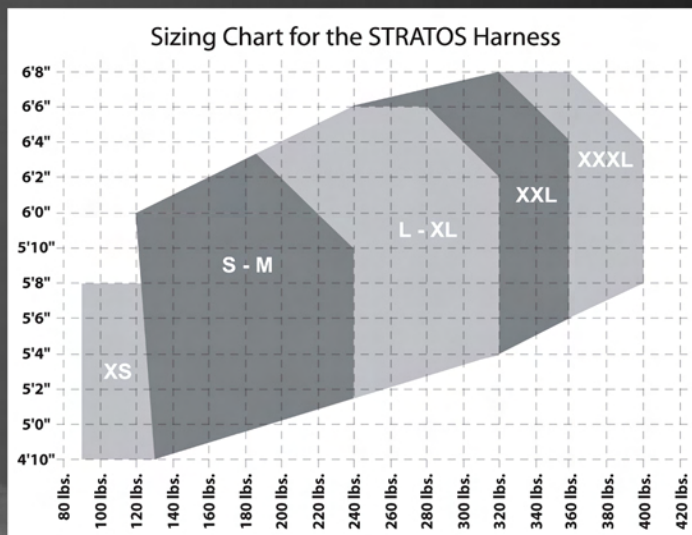

COLOR OPTIONS for the STRATOS Harness: