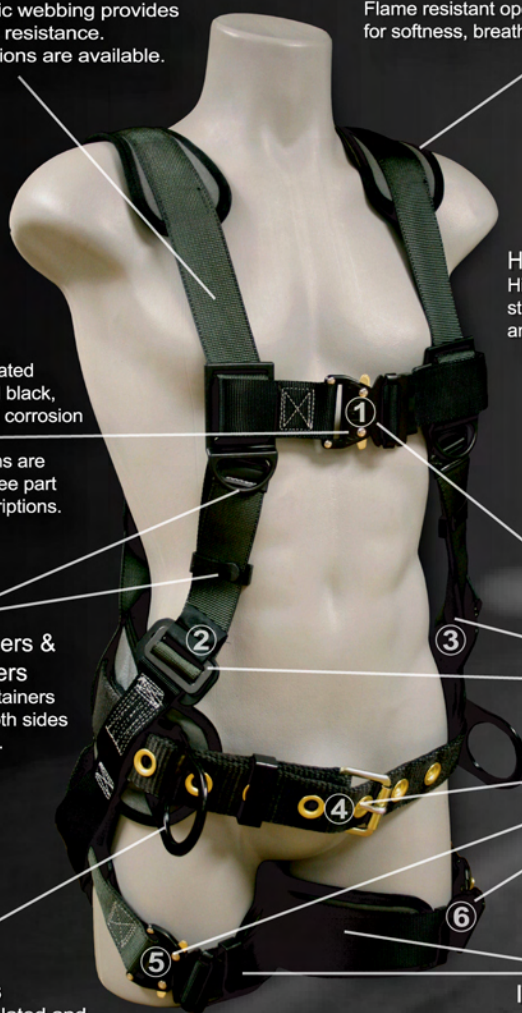

enter the **NEXT LEVEL** in  
fall protection

STRATOS - a complete line of harnesses & lanyards  
harness model shown: 22870B

# enter the NEXT LEVEL in

**D-ring Options**  
D-rings are zinc plated and powder coated providing high corrosion resistance. Many options are available.

**Label Cover**  
Heavy-duty, abrasion resistant, velcro label cover protects label information.

**Integral strato-lite Back/Shoulder Pad & Waist Pad**  
Flame resistant open cell foam with air-mesh fabric for softness, breathability, and moisture control.

**High-strength Webbing**  
Certified, synthetic webbing provides UV and chemical resistance. Custom color options are available.

**High-strength Stitching**  
High-strength, high-contrast stitching for ultra performance and extraordinary visual appeal.

**Buckle Options**  
Buckles are zinc plated and powder coated black, providing extended corrosion resistance. Many buckle options are available. Please see part numbers and descriptions.